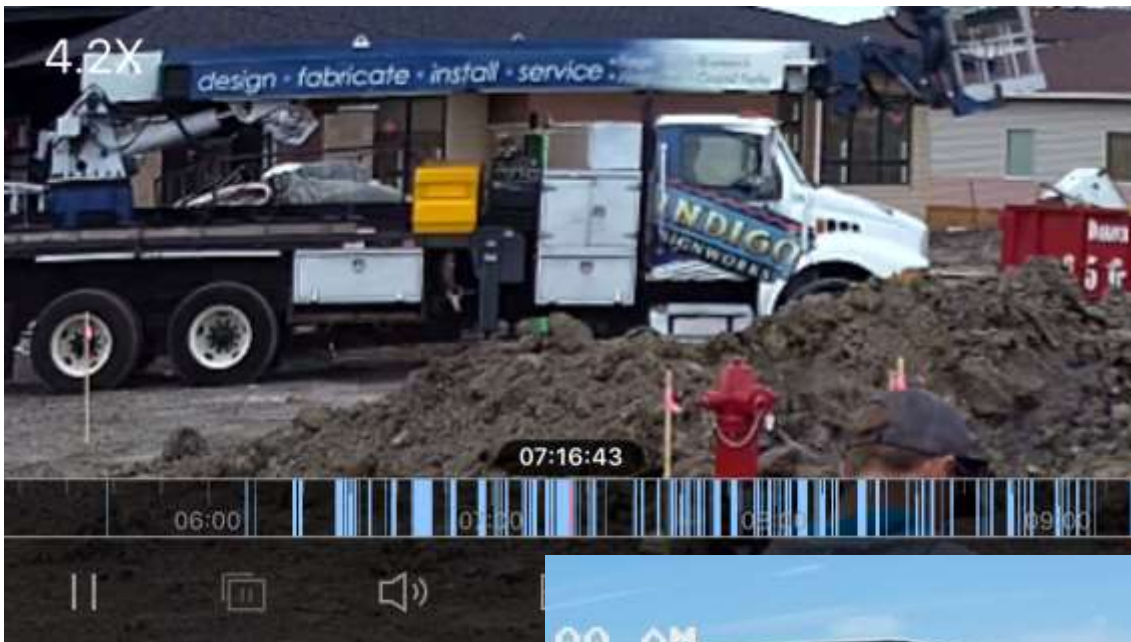

SiteSee360

Remote Site Camera

Streamed video optimized for phone and tablet streaming.

Highest quality snapshot used for time-lapse. Recorded to local storage and cloud storage.