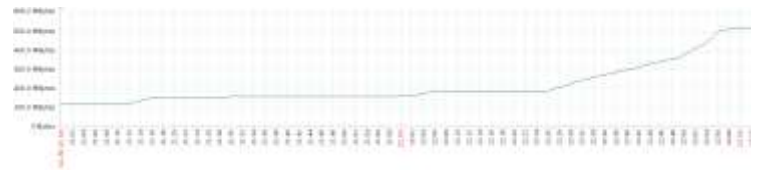

Data Usage Monitoring